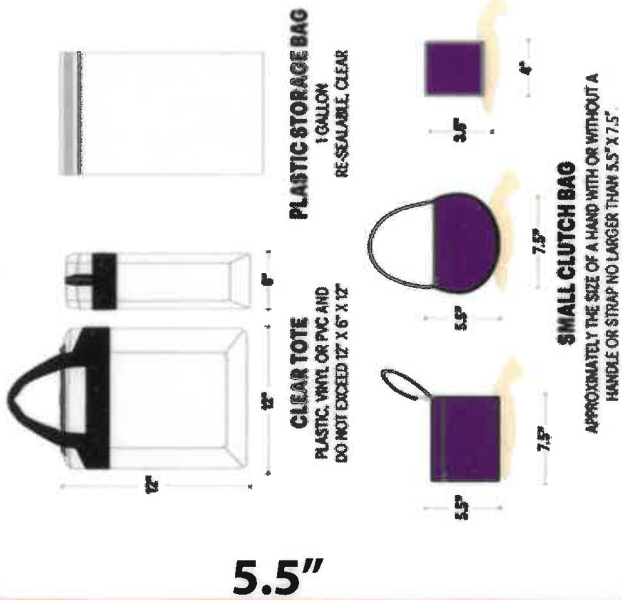

CLUTCH BAG SIZING GUIDE

APPROVED BAGS

5.5"

NON-APPROVED BAGS

K-STATESPORTS.COM

7.5"

PLACE BAG IN CORNER