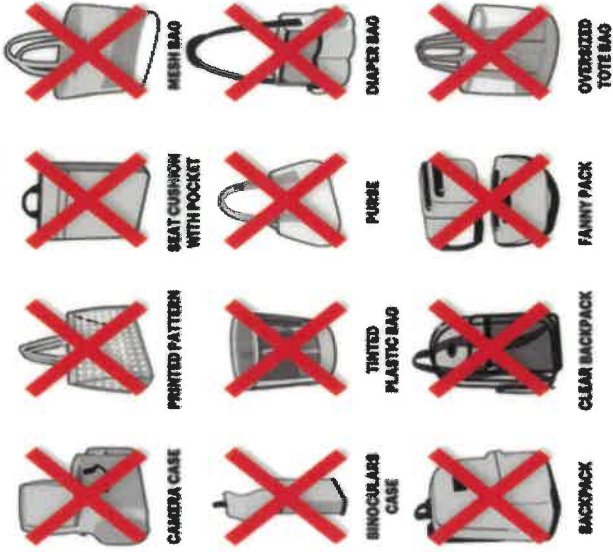

CLUTCH BAG SIZING GUIDE

APPROVED BAGS

5.5"

NON-APPROVED BAGS

K-STATESPORTS.COM

7.5"

PLACE BAG IN CORNER